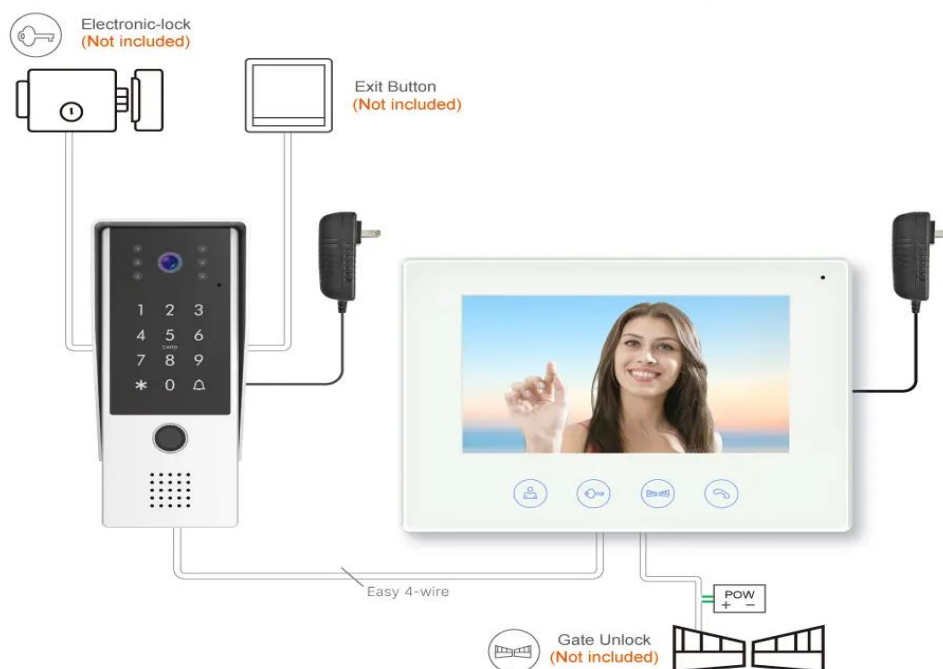

## Product Introduction

When someone presses the call button on the outdoor unit, the indoor unit will ring and the mobile phone will get a notification, open the APP, you will get the video image immediately. You can unlock the door strike remotely by APP, or unlock by the indoor unit.

## Technical Specifications

- Input voltage: 100-240V AC
- Output: 12 V DC / 1-2A
- Power consumption indoor unit:
  - ¾ Static state: < 4W
  - ¾ Working state: < 8W
- Power consumption outdoor unit:
  - ¾ Static state: < 0.5W
  - ¾ Working state: < 6W
- Screen resolution: 1024x600 / 1080P
- Camera pixels: 2 million / 1080P
- Volume: ≥ 75dB (0.3m)
- Application: Tuya app
- Material: ABS V0
- Operation temperature: from -10 to 50°C
- Operation humidity: 10 - 90%
- Dimensions indoor unit (LxWxH): 215 x 18 x 152 mm
- Dimensions outdoor unit (LxWxH): 75 x 37 x 197 mm

## FUNCTION

- Video recording & photo taking
- Free iOS and Android mobile App Tuya
- Outdoor unit: password, IC card and fingerprint unlock
- Night vision

## THE SET INCLUDES:

- **Indoor unit: 1pcs**
- **Outdoor unit: 1pcs**
- **Bracket: 1pcs**
- **Adapter: 2pcs**
- **IC card: 5pcs**
- **Screw pack: 1pcs**

Outdoor unit

Indoor unit

Bracket for indoor unit

Adapter