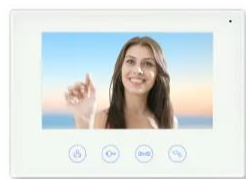

## Product Introduction

When someone presses the call button on the outdoor unit, the indoor unit will ring and the mobile phone will get a notification, open the APP, you will get the video image immediately. You can unlock the door strike remotely by APP, or unlock by the indoor unit.

## FUNCTION

- Video recording & photo taking
- Free iOS and Android mobile App Tuya
- Outdoor unit: password, IC card and fingerprint unlock
- Night vision

## THE SET INCLUDES:

- **Indoor unit: 1pcs**
- **Outdoor unit: 1pcs**
- **Bracket: 1pcs**
- **Adapter: 2pcs**
- **IC card: 5pcs**
- **Screw pack: 1pcs**

Outdoor unit

Indoor unit

Bracket for indoor unit

Adapter