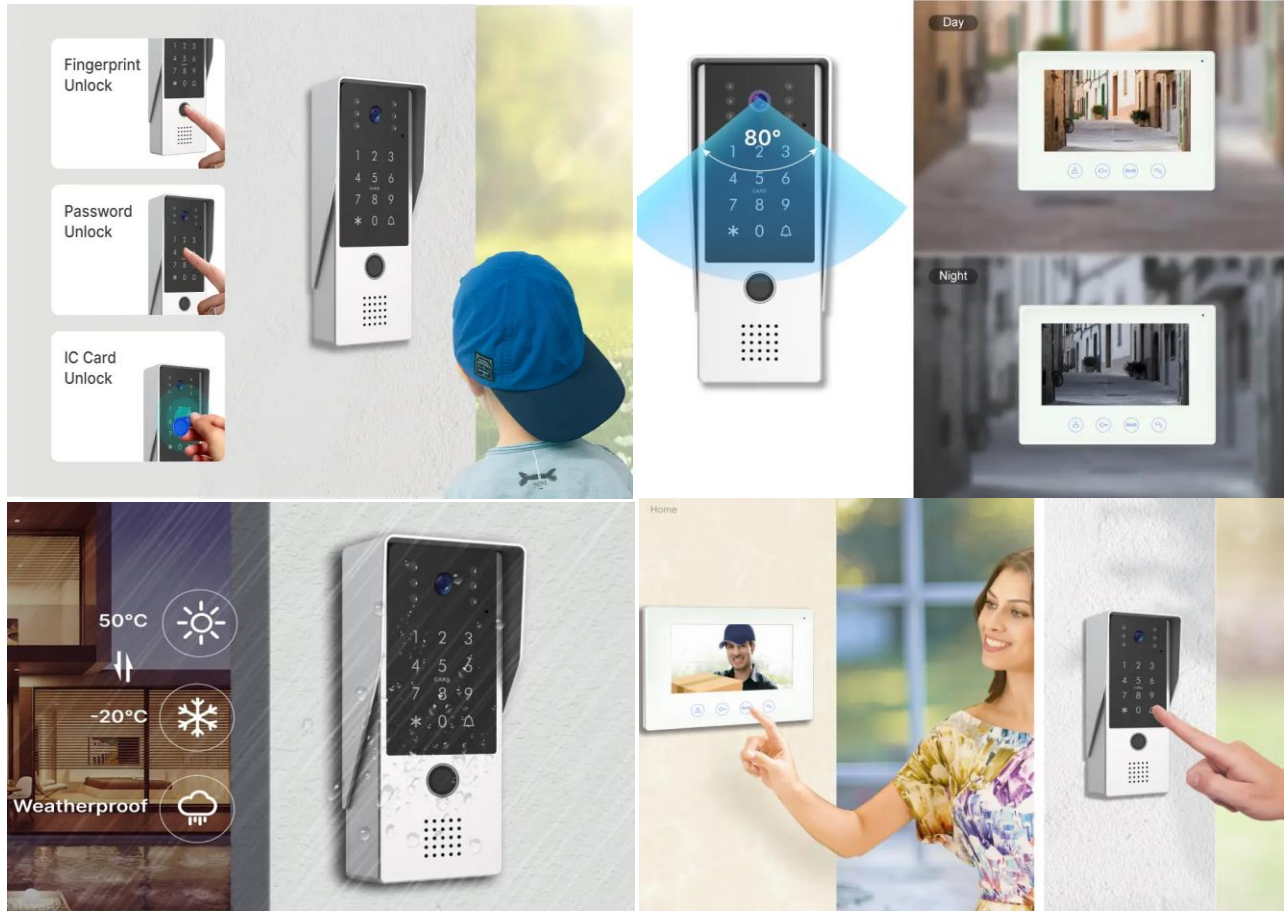

## Product Introduction

When someone presses the call button on the outdoor unit, the indoor unit will ring and the mobile phone will get a notification, open the APP, you will get the video image immediately. You can unlock the door strike remotely by APP, or unlock by the indoor unit.

## Technical Specifications

- Input voltage: 100-240V AC
- Output: 12 V DC / 1-2A
- Power consumption indoor unit:
  - ¾ Static state: < 4W
  - ¾ Working state: < 8W
- Power consumption outdoor unit:
  - ¾ Static state: < 0.5W
  - ¾ Working state: < 6W
- Screen resolution: 1024x600 / 1080P
- Camera pixels: 2 million / 1080P
- Volume: ≥ 75dB (0.3m)
- Application: Tuya app
- Material: ABS V0
- Operation temperature: from -10 to 50°C
- Operation humidity: 10 - 90%
- Dimensions indoor unit (LxWxH): 215 x 18 x 152 mm
- Dimensions outdoor unit (LxWxH): 75 x 37 x 197 mm

## FUNCTION

- Video recording & photo taking
- Free iOS and Android mobile App Tuya
- Outdoor unit: password, IC card and fingerprint unlock
- Night vision